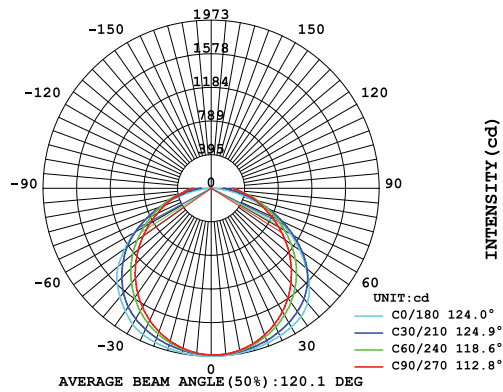

CODE	POWER	CCT	LUMEN OUTPUT	EFFICACY	DIMENSIONS
GRAD2FT-25-840	25W	4000K	2,750lm	110lm/W	580mm x 212mm x 72mm
GRAD4FT-45-840	46W	4000K	5,050lm	110lm/W	1161mm x 212mm x 72mm
GRAD4FT-45-860	46W	6000K	5,050lm	110lm/W	1161mm x 212mm x 72mm
GRAD5FT-60-840	57W	4000K	6,270lm	110lm/W	1480mm x 212mm x 72mm
GRAD5FT-60-860	57W	6000K	6,270lm	110lm/W	1480mm x 212mm x 72mm
GRAD5FT-80-840	78W	4000K	8,548lm	110lm/W	1480mm x 212mm x 72mm

LIGHTING DATA

LIGHT SOURCE	SMD LED Chip
LIFETIME @L70 (TM-21)	>60,000hrs
LIFETIME @L80 (TM-21)	50,000hrs
SDCM	<3
CRI	>80
BEAM ANGLE	120°

ELECTRICAL DATA

POWER SUPPLY	Osram QT Fit
ECG LIFETIME	50,000hrs
MAINS VOLTAGE	220-240V / 50 Hz
POWER FACTOR	>0.98
THD	<10%
CONNECTION	3 core cable

PHOTOMETRIC DIAGRAMS

LUMINOUS INTENSITY DISTRIBUTION

IMAGES