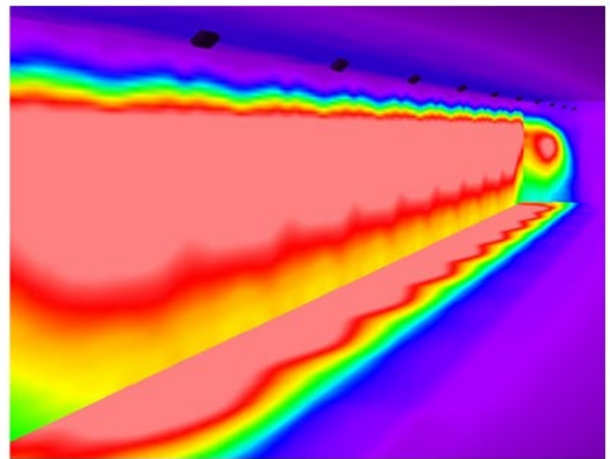

IP RATING	IP20
PROTECTION CLASS	Class 1
DOCUMENTATION	SAA
WARRANTY	5 Year product replacement

CASCADE

LED WALLWASHER

PHOTOS

PHOTOMETRIC DIAGRAMS

Evolve
Cascade Wallwasher

DIMENSIONS