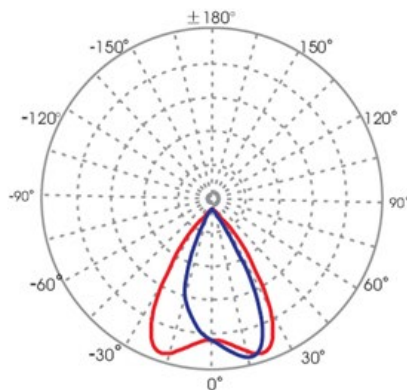

PHOTOMETRIC DIAGRAMS

Evolve
Cascade Wallwasher